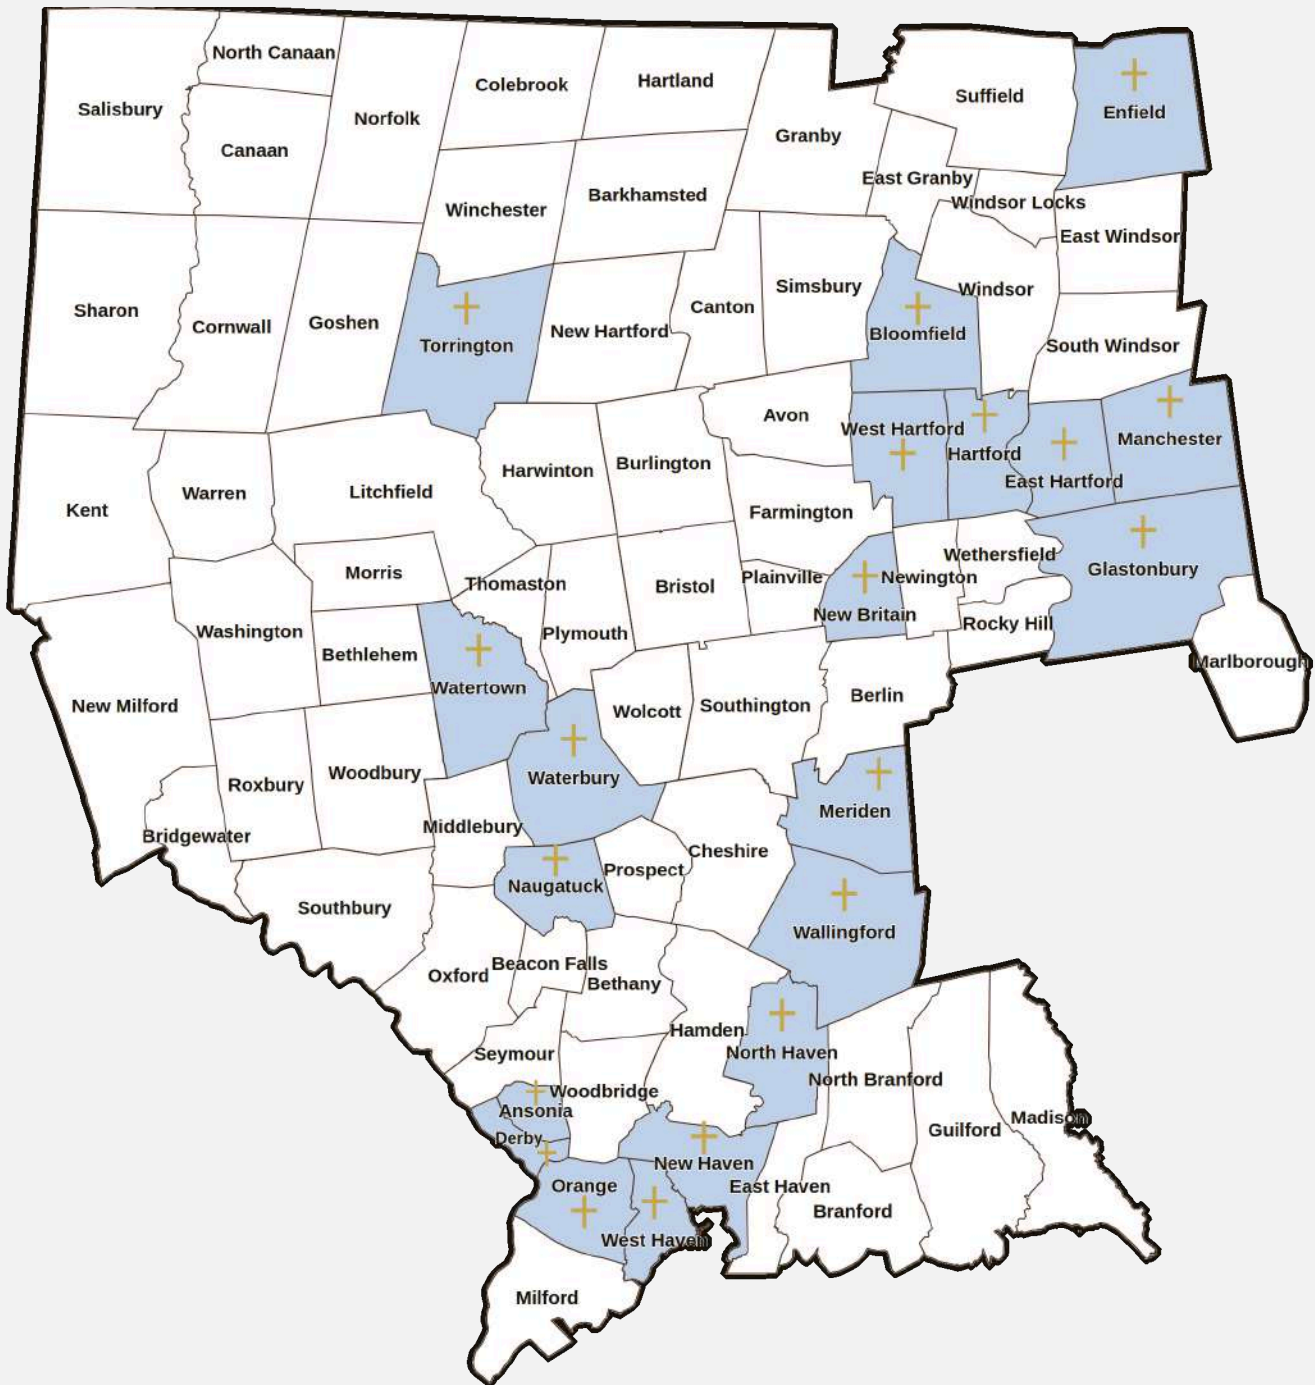

CATHOLIC CEMETERIES ASSOCIATION

OUR CEMETERIES

HARTFORD COUNTY ♦ NEW HAVEN COUNTY ♦ LITCHFIELD COUNTY

WWW.CCACEM.ORG

SERVING FAMILIES WITH FAITH AND DIGNITY

OUR CEMETERIES

CATHOLIC CEMETERIES ASSOCIATION

700 Middletown Avenue, North Haven, CT 06473

HARTFORD COUNTY

HOLY CROSS CEMETERY

17 Wickham Road
Glastonbury, CT
(860) 646-3772

SAINT JAMES CEMETERY

368 Broad Street
Manchester, CT
(860) 646-3772
Satellite Locations:
Saint Mary Cemetery - East Hartford
Saint Bridget Cemetery - Manchester

59 Park Street
Enfield, CT
(203) 242-0738

SAINT MARY CEMETERY

1141 Stanley Street
New Britain, CT
(860) 225-1938
Satellite Locations:
(old) Saint Mary Cemetery - New Britain

NEW HAVEN COUNTY

ALL SAINTS CEMETERY

SAINT LAWRENCE CEMETERY

250 Gypsy Lane
Meriden, CT
(203) 237-3226
Satellite Locations:
Holy Trinity Cemetery - Wallingford
Saint Patrick Cemetery - Wallingford

MOUNT SAINT PETER CEMETERY

219 New Haven Avenue
Derby, CT
(203) 735-8026
Satellite Locations:
(new) Saint Mary Cemetery - Ansonia
(old) Saint Mary Cemetery - Ansonia