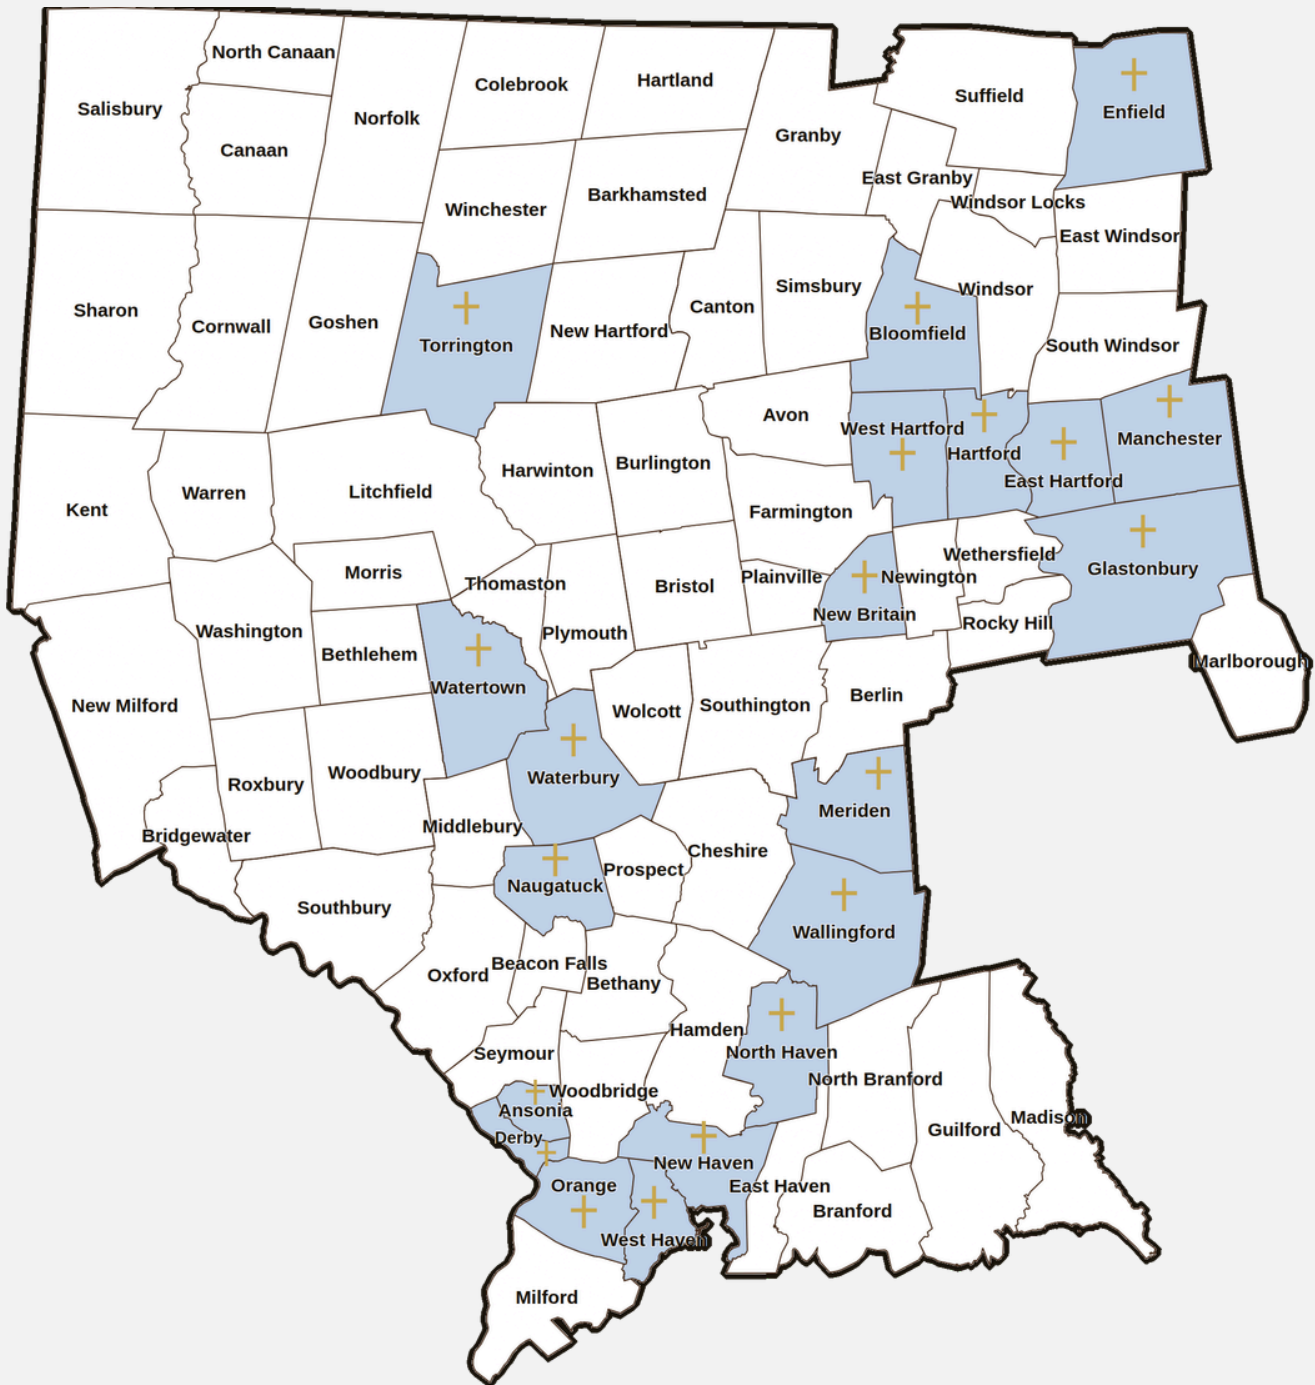

CATHOLIC CEMETERIES ASSOCIATION

OUR CEMETERIES

HARTFORD COUNTY ♦ NEW HAVEN COUNTY ♦ LITCHFIELD COUNTY

WWW.CCACEM.ORG

SERVING FAMILIES WITH FAITH AND DIGNITY

OUR CEMETERIES

CATHOLIC CEMETERIES ASSOCIATION

700 Middletown Avenue, North Haven, CT 06473

59 Park Street
Enfield, CT
(203) 242-0738

SAINT MARY CEMETERY

1141 Stanley Street
New Britain, CT
(860) 225-1938
Satellite Locations:
(old) Saint Mary Cemetery - New Britain

NEW HAVEN COUNTY

ALL SAINTS CEMETERY

SAINT LAWRENCE CEMETERY

280 Derby Ave.
West Haven, CT 06516
(203) 237-3226
Satellite Locations:
St. Bernard Cemetery - New Haven

MOUNT SAINT PETER CEMETERY

219 New Haven Avenue
Derby, CT
(203) 735-8026
Satellite Locations:
(new) Saint Mary Cemetery - Ansonia
(old) Saint Mary Cemetery - Ansonia

SAINT JOHN CEMETERY

400 Christian Street
Wallingford, CT
(203) 923-4942

LITCHFIELD COUNTY

MOUNT OLIVET CEMETERY

669 Platt Road
Watertown, CT
(860) 274-4641

NEW SAINT FRANCIS CEMETERY

863 South Main Street
Torrington, CT
(860) 482-4670
Satellite Locations:
(old) Saint Francis Cemetery - Torrington
Saint Peter Cemetery - Torrington