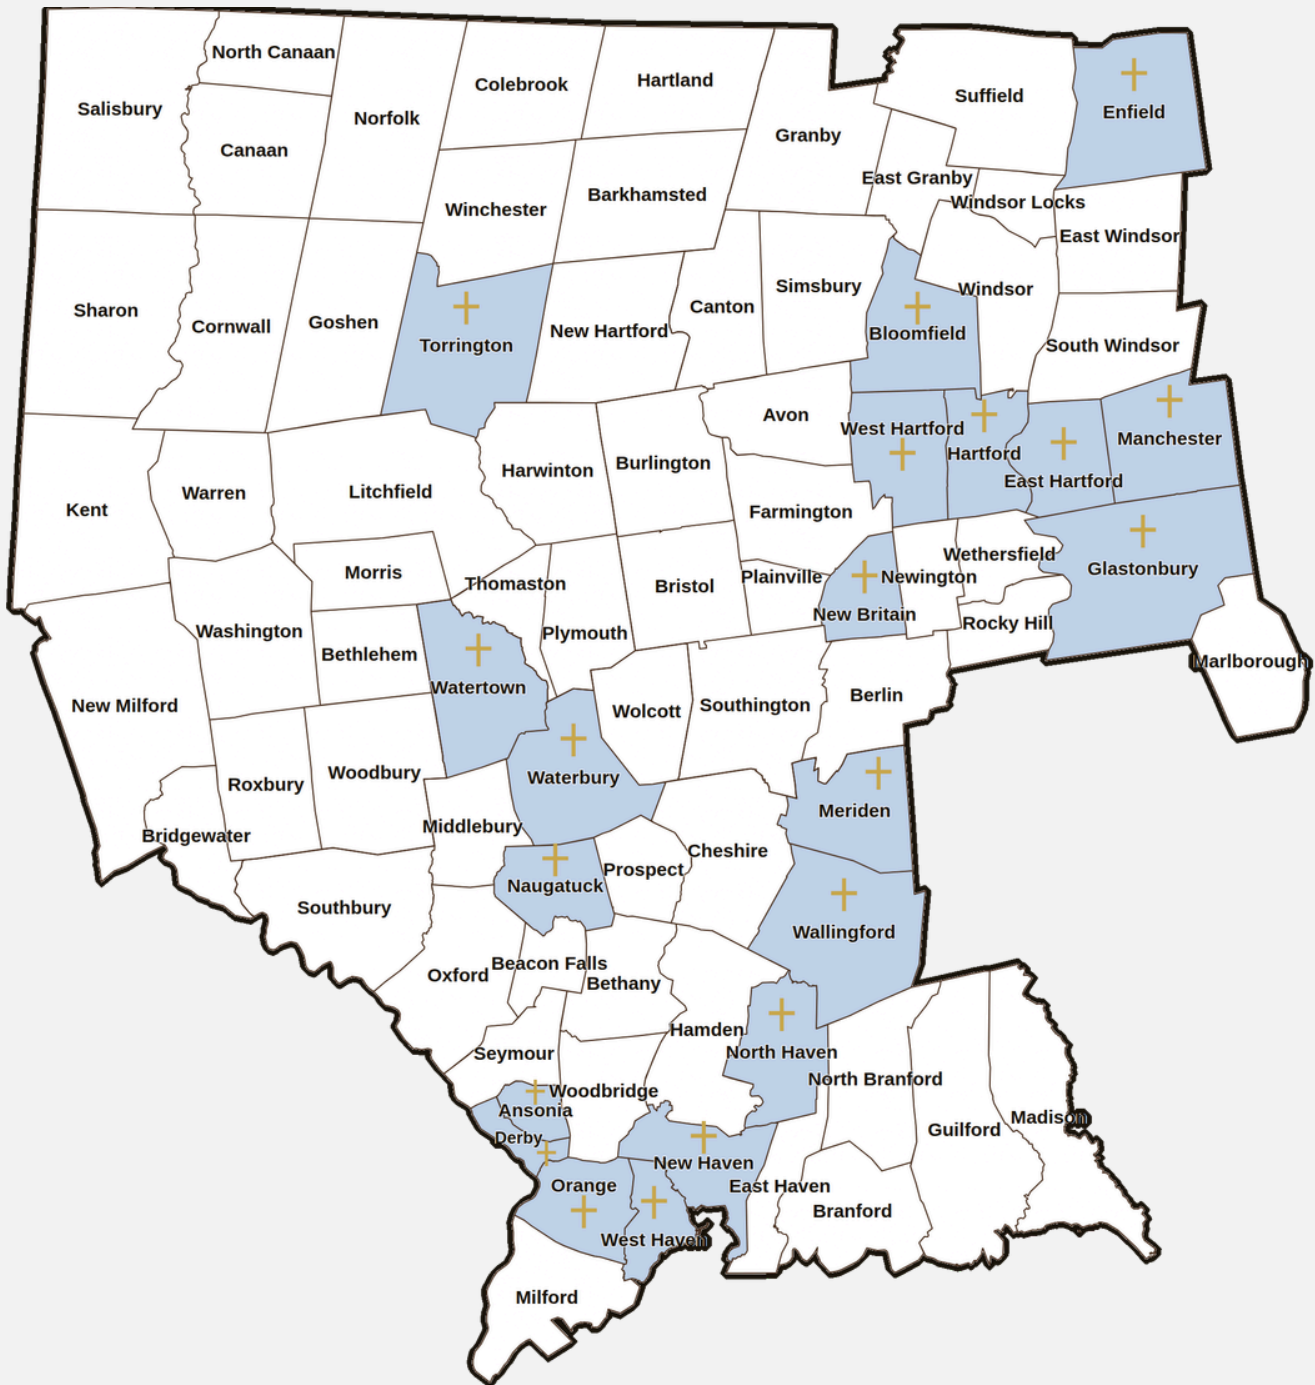

CATHOLIC CEMETERIES ASSOCIATION

OUR CEMETERIES

HARTFORD COUNTY ♦ NEW HAVEN COUNTY ♦ LITCHFIELD COUNTY

WWW.CCACEM.ORG

SERVING FAMILIES WITH FAITH AND DIGNITY

OUR CEMETERIES

CATHOLIC CEMETERIES ASSOCIATION

700 Middletown Avenue, North Haven, CT 06473

59 Park Street
Enfield, CT
(860) 242-0738

SAINT MARY CEMETERY

1141 Stanley Street
New Britain, CT
(860) 225-1938
Satellite Locations:
(old) Saint Mary Cemetery - New Britain

NEW HAVEN COUNTY

ALL SAINTS CEMETERY

SAINT LAWRENCE CEMETERY

280 Derby Ave.
West Haven, CT 06516
(203) 237-3226
Satellite Locations:
St. Bernard Cemetery - New Haven

MOUNT SAINT PETER CEMETERY

219 New Haven Avenue
Derby, CT
(203) 735-8026
Satellite Locations:
(new) Saint Mary Cemetery - Ansonia
(old) Saint Mary Cemetery - Ansonia

SAINT JOHN CEMETERY

400 Christian Street
Wallingford, CT
(203) 237-3226

LITCHFIELD COUNTY

MOUNT OLIVET CEMETERY

669 Platt Road
Watertown, CT
(860) 274-4641

NEW SAINT FRANCIS CEMETERY

863 South Main Street
Torrington, CT
(860) 482-4670
Satellite Locations:
(old) Saint Francis Cemetery - Torrington
Saint Peter Cemetery - Torrington